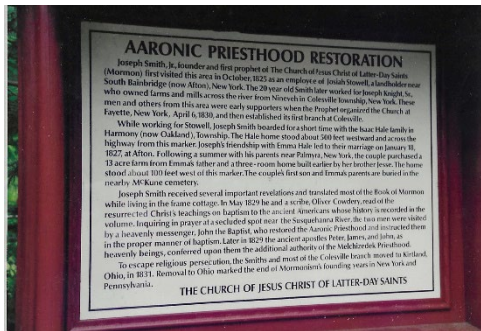

Kim and Barrett Gunnell

Buddy Youngreen

Geri Perkins, Karen Woodruff, and Norma Broadhead

Sybil J. Dana

Kansas City Missouri Temple of Church of Jesus Christ of Latter-Day Saints

Group at the Aaronic Priesthood Restoration Site